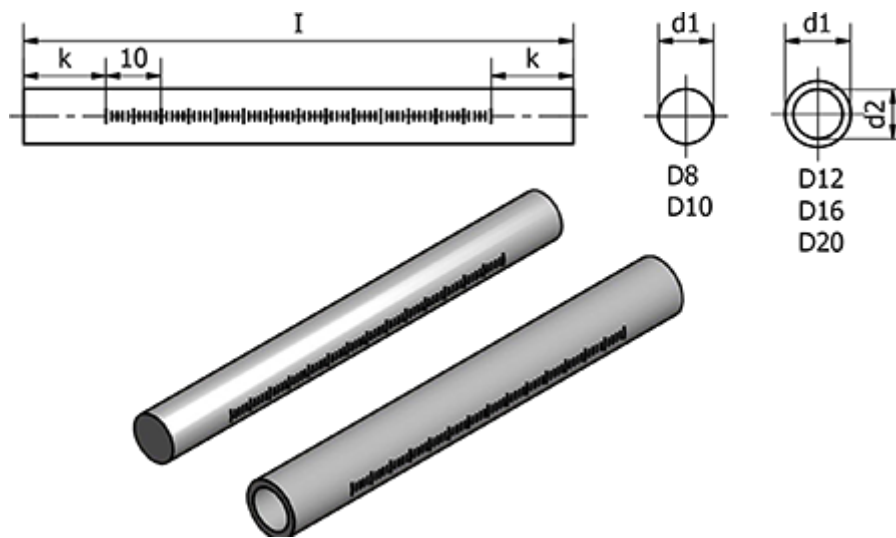

Article number: 204801D20300NILS

Description: E+G Retaining tube with scales - GN 480.1-D20-300-NI-LS

## Measures

d1	= 20
d2	= 16
l	= 300
k	= 25
Weight (g)	=